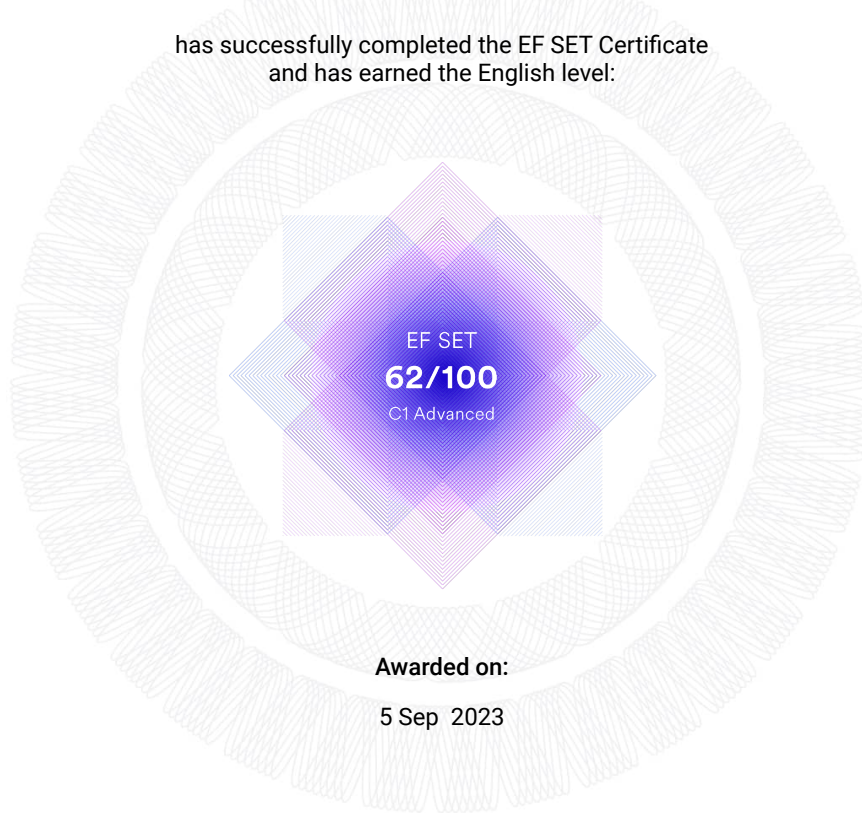

This is to certify that

April Marjorie Alovera

has successfully completed the EF SET Certificate
and has earned the English level:

Awarded on:

5 Sep 2023

Understanding the results

EF SET	1-30	31-40	41-50	51-60	61-70	71-100
CEFR	A1 Beginner	A2 Elementary	B1 Intermediate	B2 Upper Intermediate	C1 Advanced	C2 Proficient

Your level of English is **62/100** on the EF SET score scale and **C1 Advanced** according to the Common European Framework of Reference (CEFR). This score is calculated as an average of your reading and listening scores